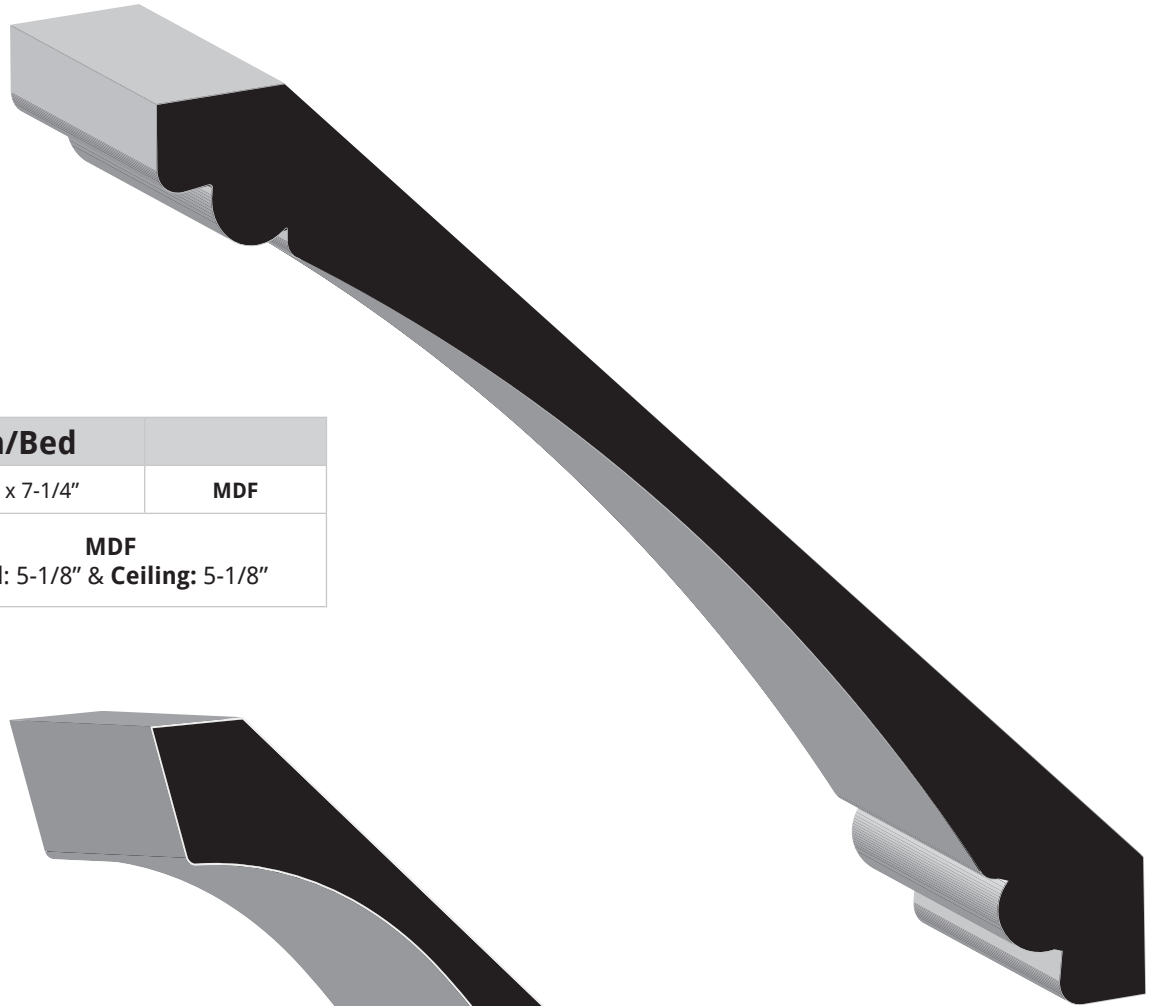

CEILING - CROWN/BED & COVE

SKU	Crown/Bed	
601	3/4" x 7-1/4"	MDF
	MDF Wall: 5-1/8" & Ceiling: 5-1/8"