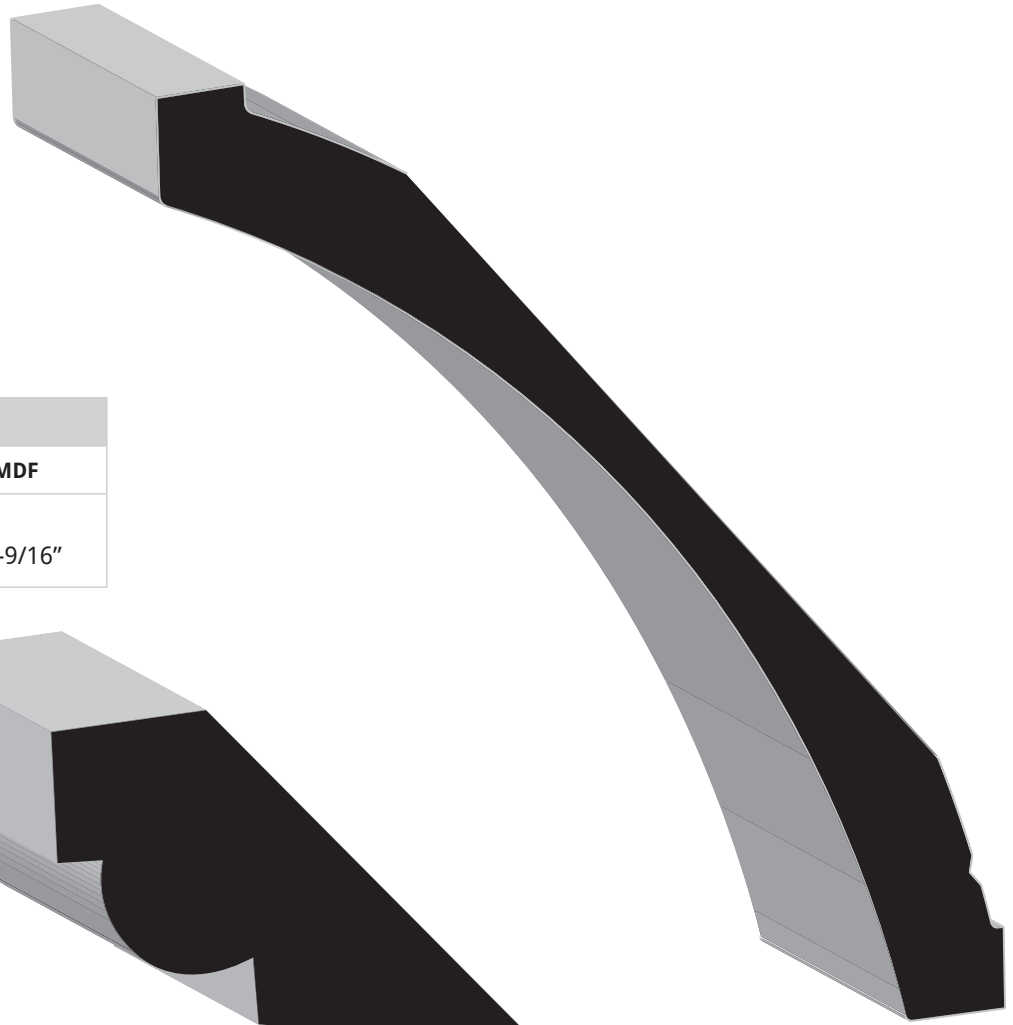

CEILING - CROWN/BED & COVE

SKU	Crown/Bed	
505	1" x 7"	MDF
	MDF Wall: 5-5/16" & Ceiling: 4-9/16"