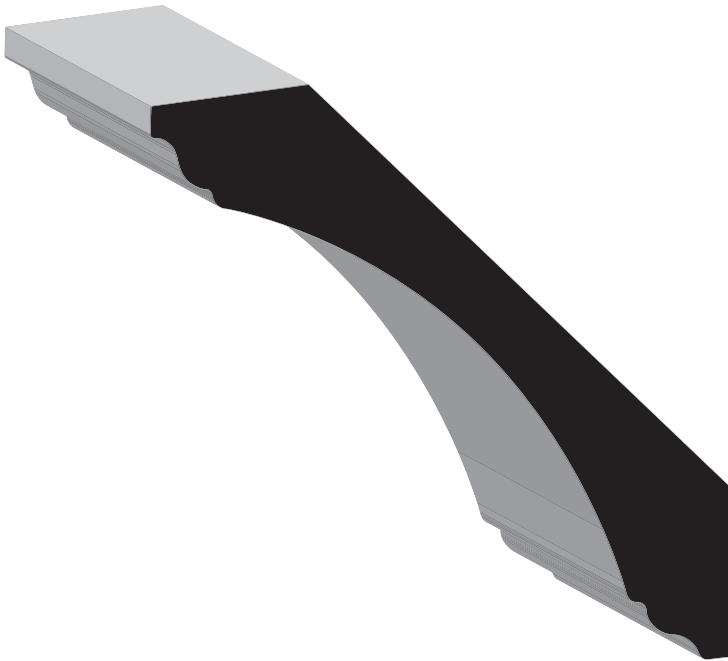

SKU	Crown/Bed	
40COV	11/16" x 4-1/4"	MDF
	MDF	
	Wall: 3-1/16" & Ceiling 3"	

SKU	Crown/Bed	
519	11/16" x 4-1/4"	MDF
	MDF	
	Wall: 3-13/16" & Ceiling 2-3/4"