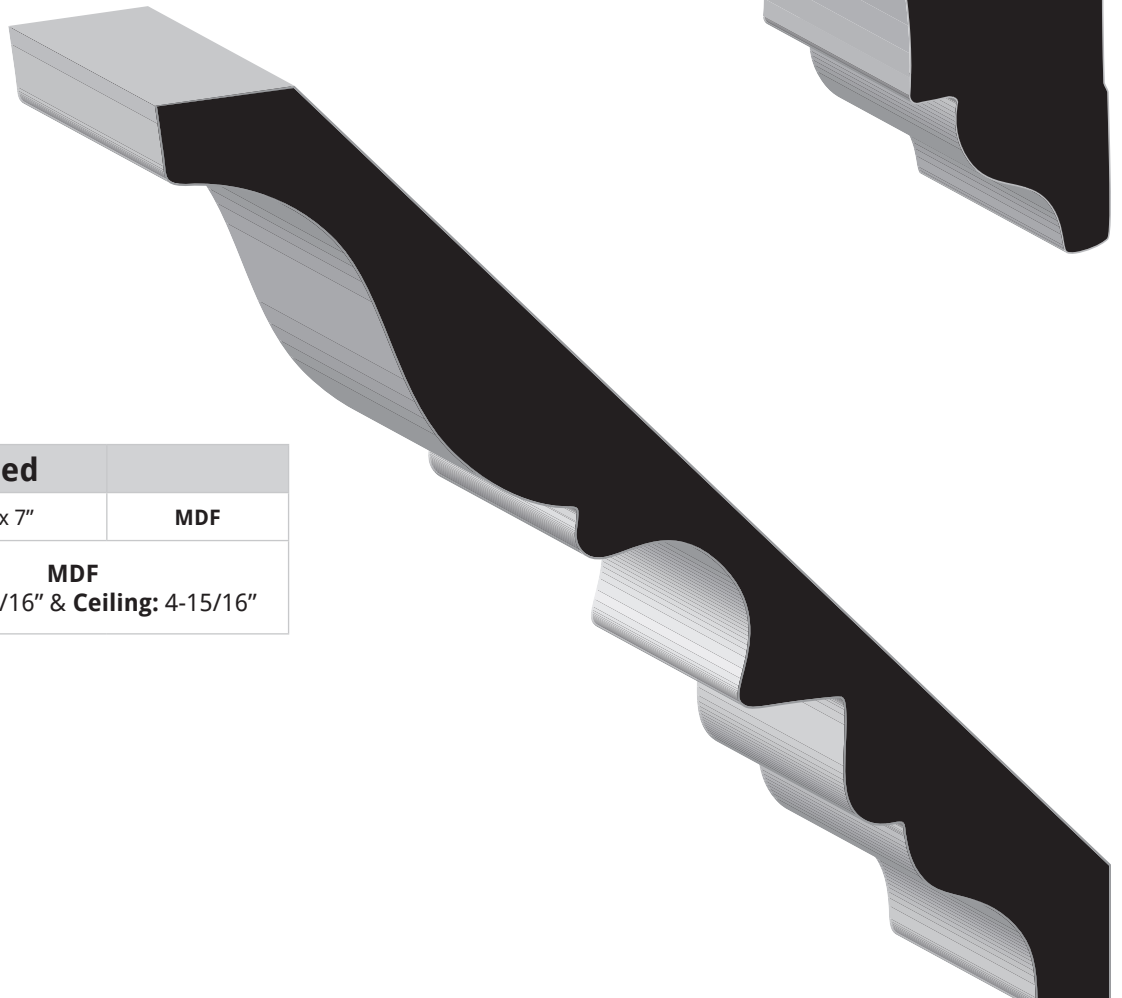

CEILING - CROWN/BED & COVE

SKU	Crown/Bed	
45	1 1/16" x 5-5/8"	MDF
	MDF Wall: 4-1/16" & Ceiling: 3-13/16"	

SKU	Crown/Bed	
41	1" x 6"	MDF
	MDF Wall: 4-1/4" & Ceiling: 4-1/4"	

CEILING - CROWN/BED & COVE

SKU	Crown/Bed	
41COV	1" x 6-5/16"	MDF
	MDF Wall: 4-7/16" & Ceiling: 4-7/16"	