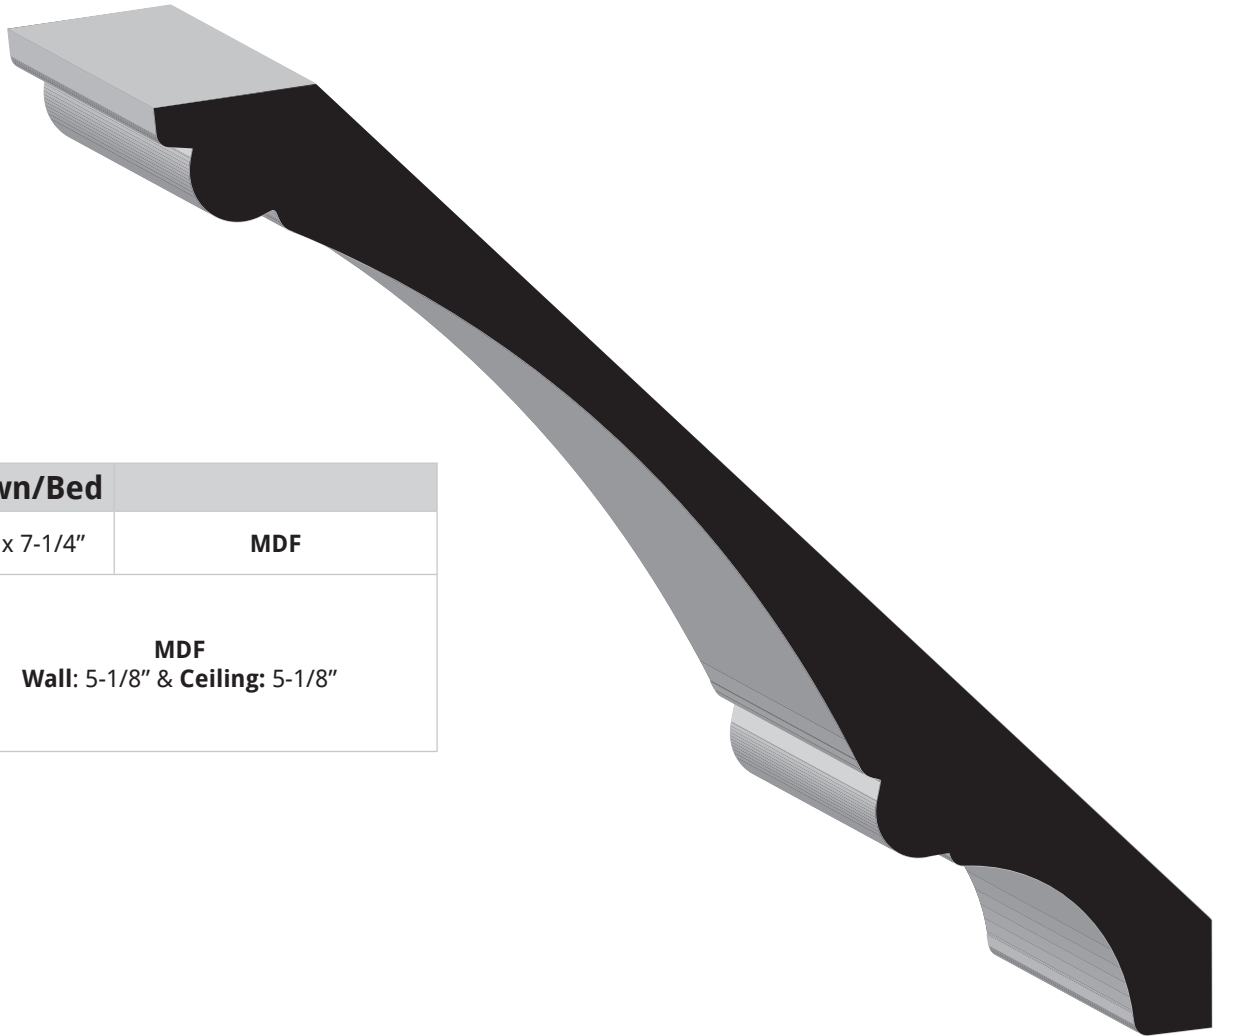

CEILING - CROWN/BED & COVE

SKU	Crown/Bed	
601	3/4" x 7-1/4"	MDF
	MDF Wall: 5-1/8" & Ceiling: 5-1/8"	

SKU	Crown/Bed	
577	3/4" x 7-1/4"	MDF
	MDF Wall: 5-1/16" & Ceiling: 4-15/16"	

CEILING - CROWN/BED & COVE