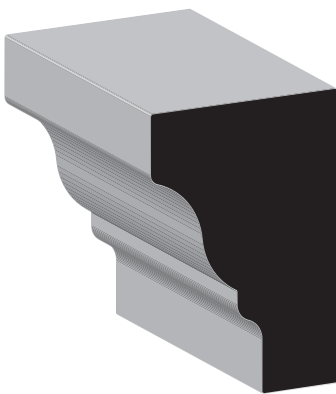

GENERAL PURPOSE

HALF ROUND, FULL ROUND, JOINT MOULD, CHAMFER, LATTICE, & HAND RAIL	38
--	----

CEILING - CROWN/BED & COVE

SKU	Crown/Bed	
75	9/16" x 1-5/8"	Clear, Primed, PVC
	Clear & Primed Wall: 1-1/4" & Ceiling 1-1/16"	

SKU	Crown/Bed	
60	9/16" x 1-3/4"	Clear, Primed
	Clear Wall: 1-5/16" & Ceiling 1-13/16"	

SKU	Crown/Bed	
74	9/16" x 1-3/4"	Clear, Primed
	Clear & Primed Wall: 1-7/16" & Ceiling 1"	

SKU	Crown/Bed	
RYMRAMC	1-13/16" x 2"	PVC
	PVC Wall: 3-1/2" & Ceiling 3-1/2"	