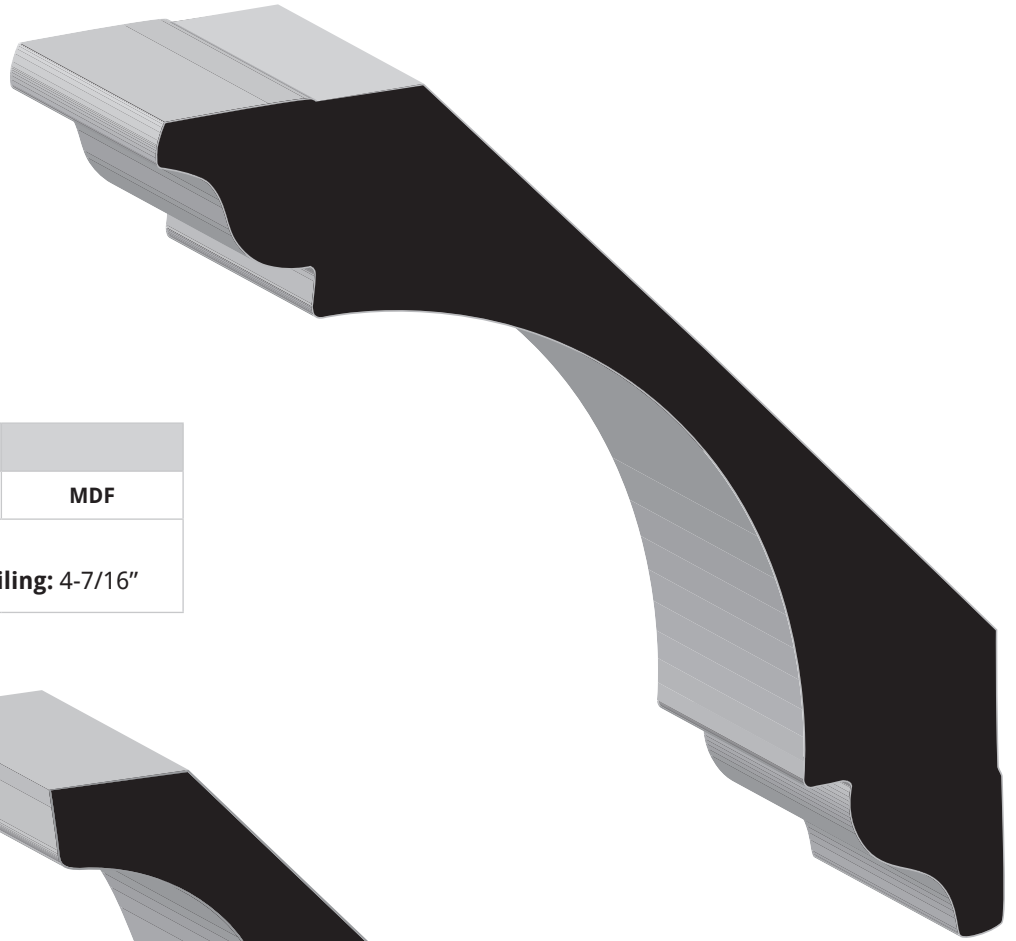

CEILING - CROWN/BED & COVE

SKU	Crown/Bed	
45	1 1/16" x 5-5/8"	MDF
	MDF Wall: 4-1/16" & Ceiling: 3-13/16"	

SKU	Crown/Bed	
41	1" x 6"	MDF
	MDF Wall: 4-1/4" & Ceiling: 4-1/4"	

CEILING - CROWN/BED & COVE

SKU	Crown/Bed	
41COV	1" x 6-5/16"	MDF
	MDF Wall: 4-7/16" & Ceiling: 4-7/16"	