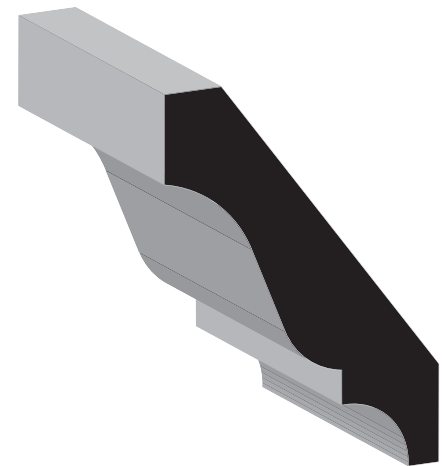

SKU	Crown/Bed	
52	9/16" x 2-3/4"	Clear, FJ, Primed
	Clear, FJ, Primed Wall: 2-1/4" & Ceiling 1-5/8"