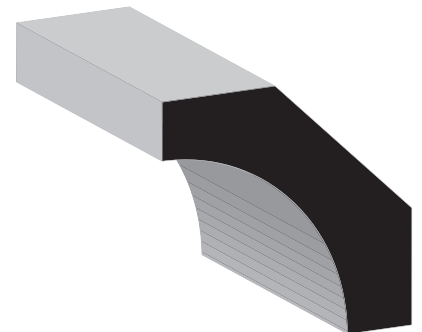

SKU	Cove	
101	1/2" x 1/2"	Clear

SKU	Cove	
100 - 8'	11/16" x 11/16" x 8'	Clear
100 - R/L'	11/16" x 11/16" x R/L	Clear
100 - R/L'	3/4" x 3/4" x R/L	Oak

SKU	Cove	
85	9/16" x 1-3/4"	Clear