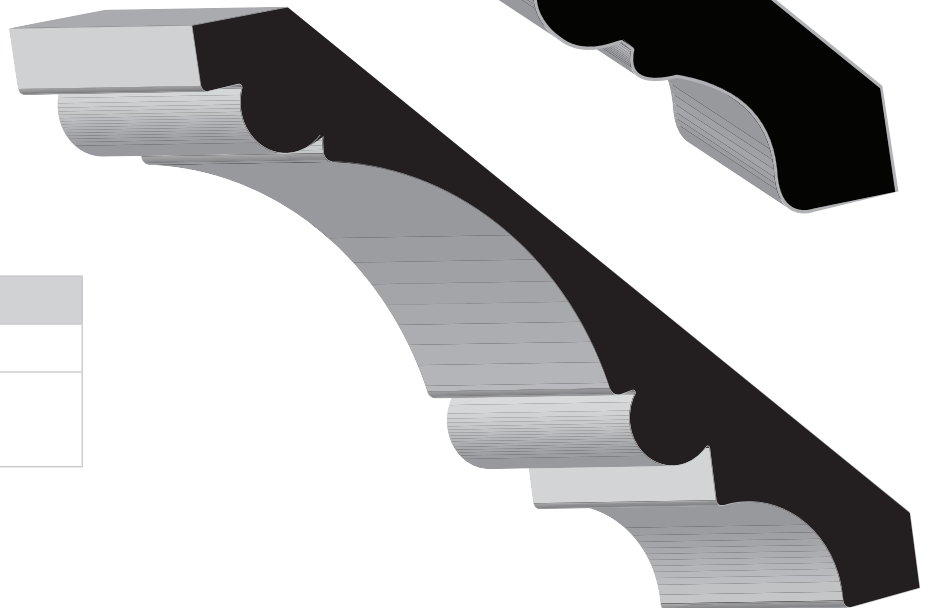

CEILING - CROWN/BED & COVE

SKU	Crown/Bed	
537	9/16" x 5"	MDF
	MDF Wall: 3-3/8" & Ceiling: 3-11/16"	

SKU	Crown/Bed	
515	1-1/8" x 5-1/8"	Primed
	Primed Wall: 3-5/8" & Ceiling: 3-5/8"	

SKU	Crown/Bed	
BC5	3/4" x 5-1/4"	MDF
	MDF Wall: 3-5/8" & Ceiling: 3-5/8"	