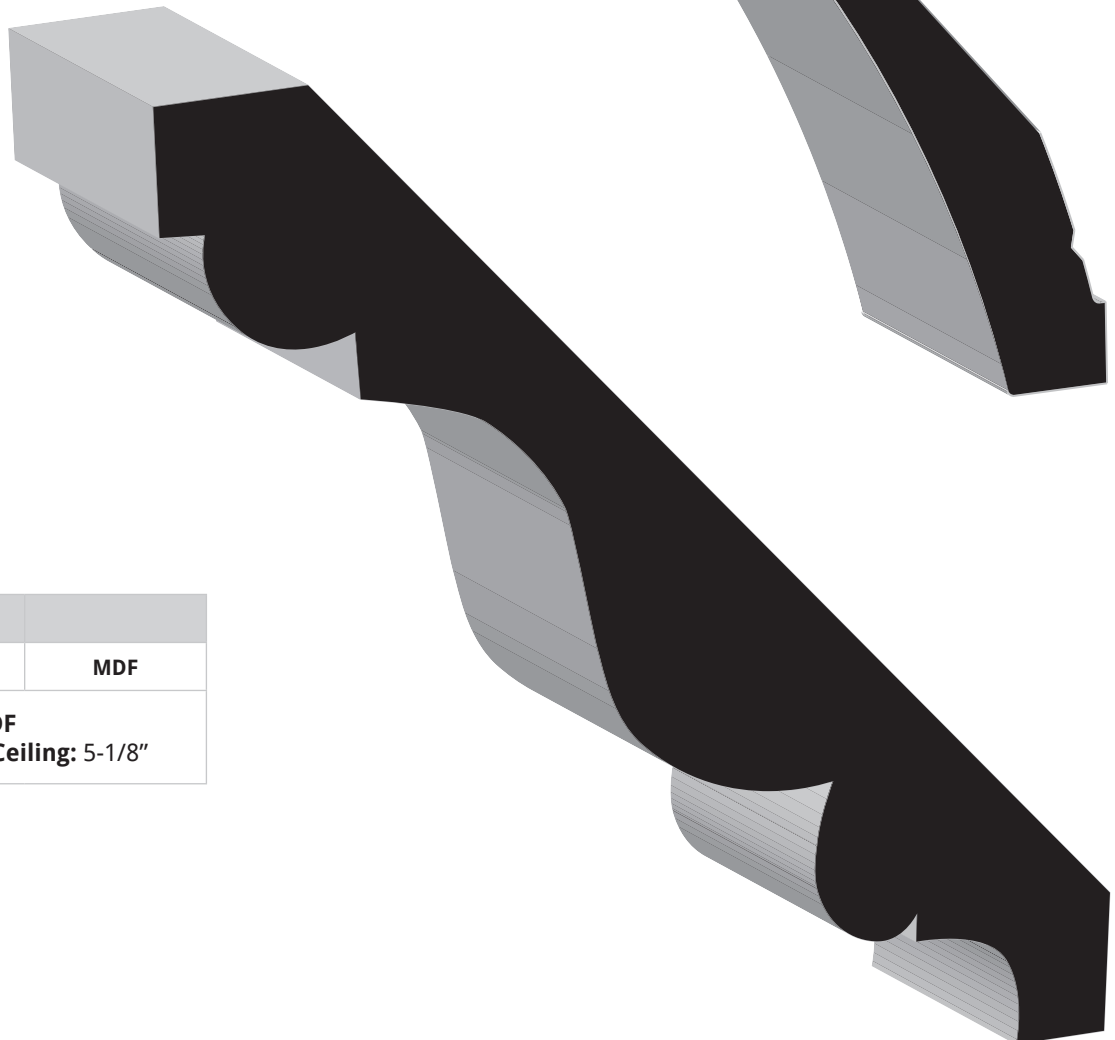

SKU	Crown/Bed	
42	1" x 7-1/4"	MDF
	MDF Wall: 5-1/8" & Ceiling: 5-1/8"