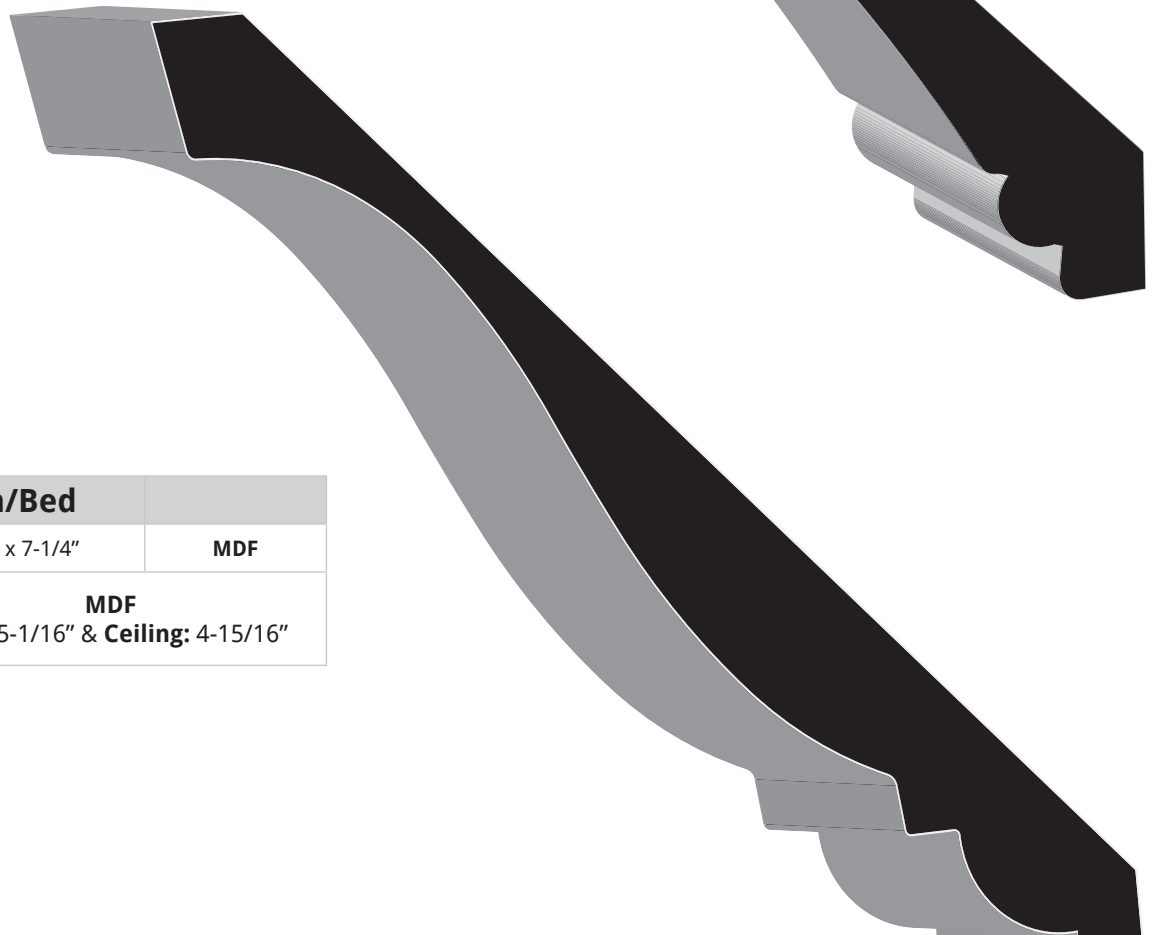

SKU	Crown/Bed	
577	3/4" x 7-1/4"	MDF
	MDF Wall: 5-1/16" & Ceiling: 4-15/16"