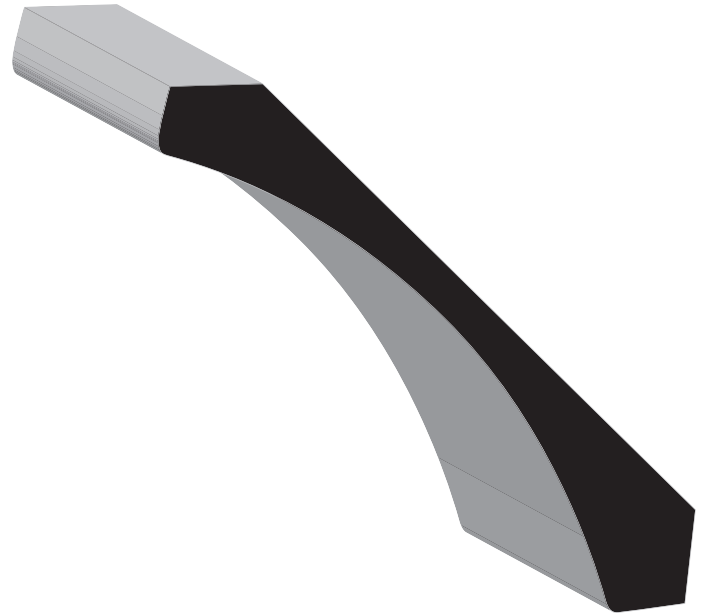

SKU	Crown/Bed	
40COV	11/16" x 4-1/4"	MDF
	MDF	
	Wall: 3-1/16" & Ceiling 3"	

SKU	Crown/Bed	
519	11/16" x 4-1/4"	MDF
	MDF	
	Wall: 3-13/16" & Ceiling 2-3/4"